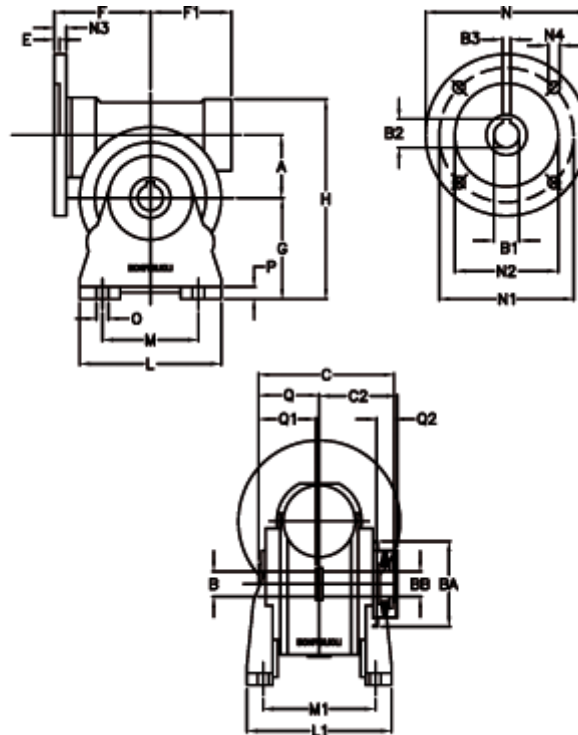

Article number: 390204901422836

Description: Worm Gear with Torque Limiter
VF 49-L2-A-14 P71B14

Measures

a = 49.50	C2 = 63,5	L1 = 124.0	O = 8.5
B = 25	Description = VF 49A-xx-71B14	m = 63	P = 12
B1 E7 = 14	E = 3.0	M1 = 98.5	Q = 51.0
B2 = 16.3	F = 70	N = 105	Q1 = 41
B3 H9 = 5	F1 = 63	N1 = 85	Q2 = 15
BA = 63	g = 82	N2 = 70	
BB H7 = 14	H = 162	N3 = 10.5	
C = 105	L = 110	N4 = 6,5	